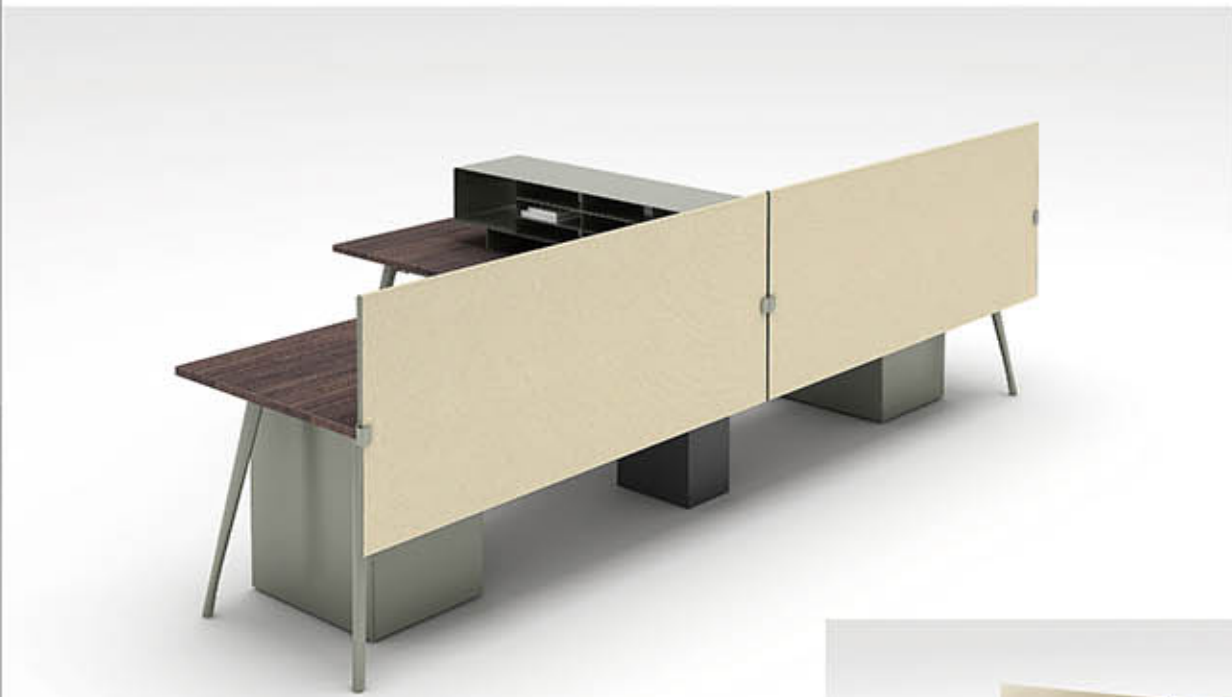

clients

(Office Furniture & Decorations)

Catalog

Workstation

160

Workstation 1600*800*740 mm
Side cabinet 1650*400*1100 mm

161

Workstation 1600*1650*740 mm
Side cabinet 3300*400*1100 mm

162

Workstation 2400*1650*730 mm

163

Workstation 1200*1650*730 mm

164
Workstation 3200*1550 mm

165

166
Workstation 1600*1550 mm

167

Workstation 3200*3050 mm 168

169
Workstation 3200*1650 mm

170

Workstation 2762*2200*1050 mm

176

Workstation 2760*1200*1050 mm

171

172