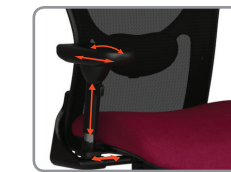

ARM OPTIONS

A6/A7
A6 - HEIGHT ADJUSTABLE PIVOT/
SLIDE ARM
A7 - HEIGHT/WIDTH ADJUSTABLE
PIVOT/SLIDE ARM