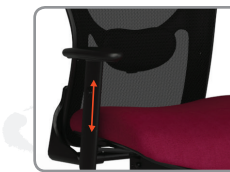

A8B/S
HEIGHT ADJUSTABLE ARM
BLACK/SILVER