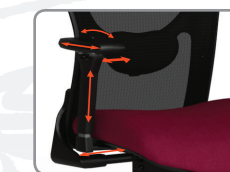

ADJUSTABLE LUMBAR

Both depth and height adjustment standard.

SEAT SLIDER

Available on all models, except stools. A seat slider grants the user access to seat depth adjustment and proper ergonomics.

STATEMENT OF LINE

All dimensions are in inches

ARM OPTIONS

A6/A7
A6 - HEIGHT ADJUSTABLE PIVOT/
SLIDE ARM
A7 - HEIGHT/WIDTH ADJUSTABLE
PIVOT/SLIDE ARM

A8B/S
HEIGHT ADJUSTABLE ARM
BLACK/SILVER

Y2
HEAVY DUTY
SYNCHRO TILT

A9B/S
HEIGHT/WIDTH ADJUSTABLE ARM
BLACK/SILVER

A10
SOFT TOUCH C-SHAPED ARM

A36
HEIGHT ADJUSTABLE
PIVOT/SLIDE ARM

A37
HEIGHT/WIDTH ADJUSTABLE
PIVOT/SLIDE ARM

CONTROL OPTION

BASES

BA2B
26" ALUMINUM BASE
BLACK POWDER COAT

BA2S
26" ALUMINUM BASE
SILVER POWDER COAT