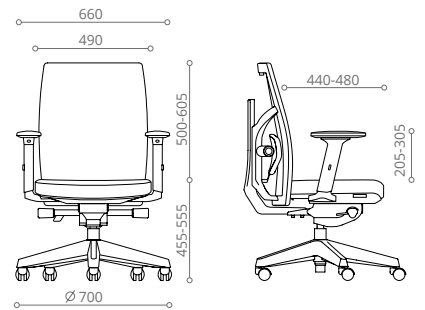

### Armrest

3-way adjustable armrest. The height of the armrest can be easily adjusted by just lift the armrests to suit the user's desk or body type. The armpad can be move forward or back and swivels into 3 angular positions to allow the user to rest their arms easily.

### Base

Standard base is moulded of polypropylene in black colour. 50mm dual-wheels castor of moulded polyamide (Nylon).

Height Adjustable Headrest

Tilting Headrest  
Free-tilting headrest

Pneumatic Seat Height Adjustment

Spring Head Mechanism

**Comfort**

Tune has height adjustable back and adjustable lumbar pressure to ensure precise support for every spinal curve.

**Flexibility**

Tune provides superior ergonomics for 90% of the population, from the petite 150cm assistant at accounts, to the 185cm giant in shipping.

**Meet the Standard**

Tune is designed to meet BIFMA requirements on chair dimensions.

**High-back**  
139 YJ A78 N2

**Mid-back**  
138 YJ A78 N2

**Low-back**  
096 SH B30 N2

**Visitor Chair**  
091 NA B30 S