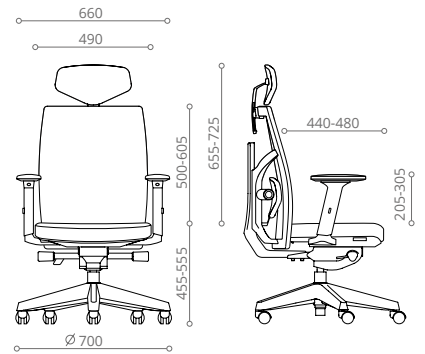

### Armrest

3-way adjustable armrest. The height of the armrest can be easily adjusted by just lift the armrests to suit the user's desk or body type. The armpad can be move forward or back and swivels into 3 angular positions to allow the user to rest their arms easily.

### Base

Standard base is moulded of polypropylene in black colour. 50mm dual-wheels castor of moulded polyamide (Nylon).

Height Adjustable Headrest

Tilting Headrest  
Free-tilting headrest

Pneumatic Seat Height Adjustment

Spring Head Mechanism

**Comfort**

Tune has height adjustable back and adjustable lumbar pressure to ensure precise support for every spinal curve.

**Flexibility**

Tune provides superior ergonomics for 90% of the population, from the petite 150cm assistant at accounts, to the 185cm giant in shipping.

**Meet the Standard**

Tune is designed to meet BIFMA requirements on chair dimensions.

**High-back**  
139 YJ A78 N2

**Mid-back**  
138 YJ A78 N2

**Low-back**  
096 SH B30 N2

**Visitor Chair**  
091 NA B30 S