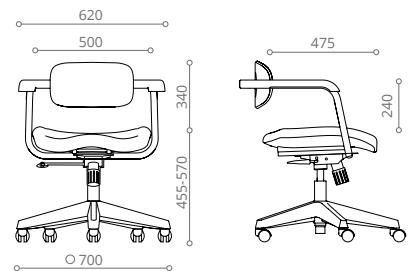

### Base

Standard base is moulded of polypropylene in black colour. 50mm dual-wheels castor of moulded polyamide (Nylon).

Height Adjustable Headrest

Tilting Headrest  
Free-tilting headrest

Pneumatic Seat Height Adjustment

Spring Head Mechanism

**Comfort**

Tune has height adjustable back and adjustable lumbar pressure to ensure precise support for every spinal curve.

**Flexibility**

Tune provides superior ergonomics for 90% of the population, from the petite 150cm assistant at accounts, to the 185cm giant in shipping.

**Meet the Standard**

Tune is designed to meet BIFMA requirements on chair dimensions.

**High-back**  
139 YJ A78 N2

**Mid-back**  
138 YJ A78 N2

**Low-back**  
096 SH B30 N2

**Visitor Chair**  
091 NA B30 S