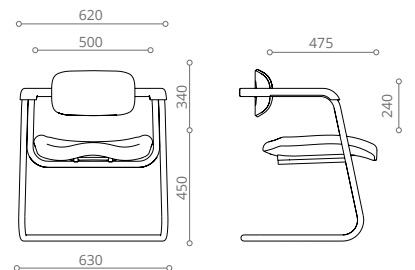

### Base

Standard base is moulded of polypropylene in black colour. 50mm dual-wheels castor of moulded polyamide (Nylon).

Height Adjustable Headrest

Tilting Headrest  
Free-tilting headrest

Pneumatic Seat Height Adjustment

Spring Head Mechanism

**Comfort**

Tune has height adjustable back and adjustable lumbar pressure to ensure precise support for every spinal curve.

**Flexibility**

Tune provides superior ergonomics for 90% of the population, from the petite 150cm assistant at accounts, to the 185cm giant in shipping.

**Meet the Standard**

Tune is designed to meet BIFMA requirements on chair dimensions.

**High-back**  
139 YJ A78 N2

**Mid-back**  
138 YJ A78 N2

**Low-back**  
096 SH B30 N2

**Visitor Chair**  
091 NA B30 S